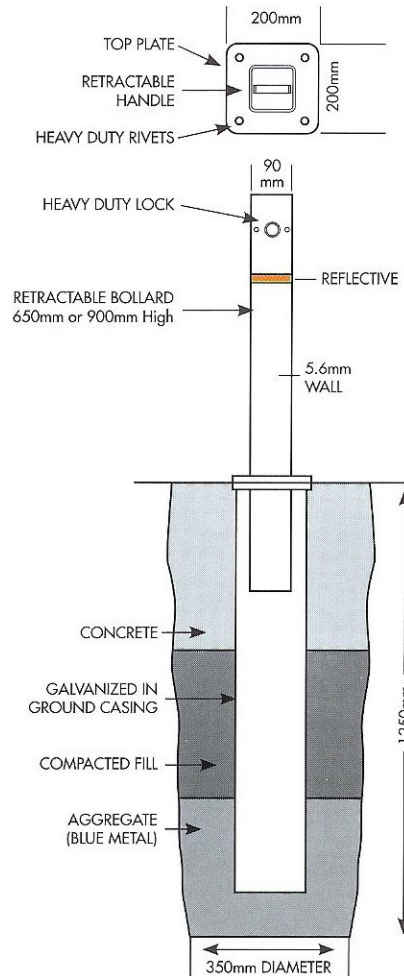

Dugite Bronze Retractable Bollard

Features:

- Ram raid quality retractable bollard
- 90mm Sq x 5.6mm Wall for added strength
- Two keys supplied per bollard
- Flush fitting or raised to clients needs
- Recommended by insurance companies
- Self locks when lifted to full height
- Superior to Camlock removable bollards

Specifications

Description: Heavy Duty Protection bollard against ram raids & illegal entry

Material: 90mm Sq with 5.6mm wall galvanized steel, stainless steel top with retractable handle

Finish: Acid etched metal coat primed and powder coated white gloss. Ground sleeve is hot dip galvanized

Height: DB650 x 650mm High
DB900 x 900mm High

Weight: DB650 - 22kg
DB900 - 28kg

Lock: Standard camlock with two keys. Optional High Security lockwood oval cylinder.

Installation: Excavation and concrete footing.

TO ORDER

DB650 - 650mm High Bollard

DB900 - 900mm High Bollard

DBKEY - Bronze Key

OLOCK- Oval Cylinder lock